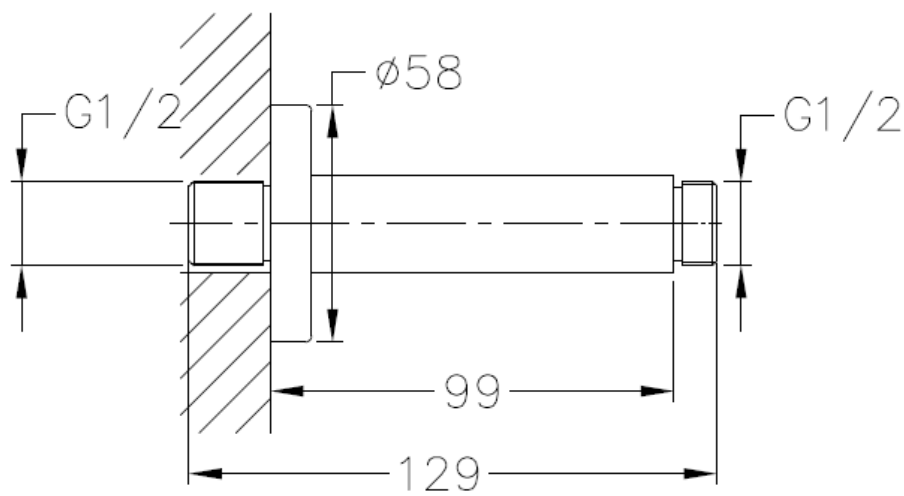

Brand : CAE, China
Name : Ceiling extension
Item Code : 54.43600

Color / Finish:
Dimensions :

Product info:

- Ceiling extension 4"

Flushing of pipe must be done before fittings are installed. Failure to do so voids the warranty.